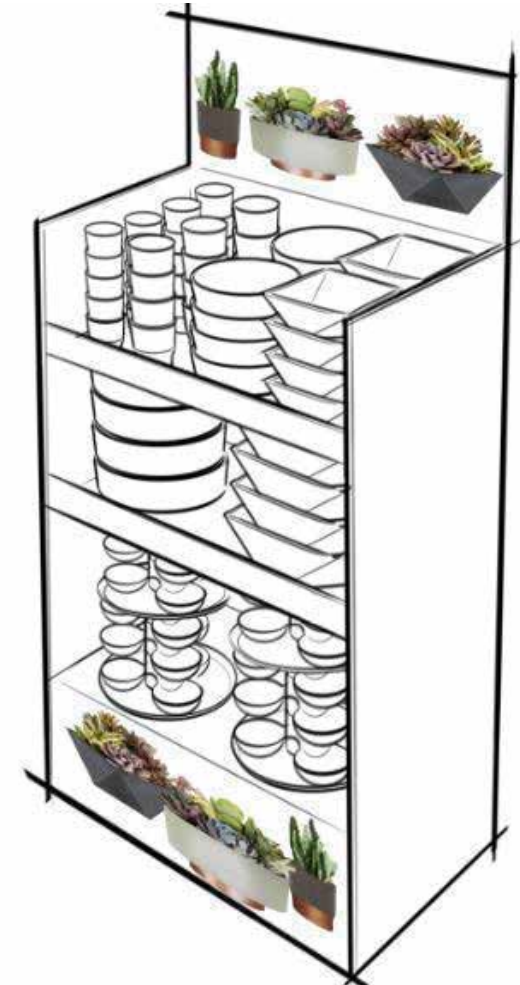

CY Grower
SUPPLIES LTD.

We help you grow

The HC Companies™
Leader in Horticultural Containers

2021 Pallet Alley Program

Order Period: October 1st – November 15th, Ship Period: November 15th – February 28th 2021

Succulent Display

Display Rack of Succulent Planters
DSPSCV01WC8A001

- 2.5" Sprite - 20 pcs Concrete
- 3" Sprite - 20 pcs Taupe
- 6" Capri Bowl - 10 pcs Vanilla Bisque
- 8" Capri Bowl - 12 pcs Vanilla Bisque
- 6" Deco Faceted Bowl - 10 pcs Concrete
- 8" Deco Faceted Bowl - 12 pcs Concrete
- 8" Pixie Stacking Planter - 4 pcs Taupe, 4 pcs Vanilla Bisque
- 92 pcs total + 1 display rack

new in 2021!

Eclipse Square Planters

Display Rack of 6", 8", 10", 12" Eclipse Planters
DSPECP00WC5A001

- 6" – 28 pcs Clay, 28 pcs Cottage Stone, 28 pcs Warm Gray, 28 pcs Black
- 8" – 24 pcs Clay, 24 pcs Cottage Stone, 24 pcs Warm Gray, 24 pcs Black
- 10" – 20 pcs Clay, 20 pcs Cottage Stone, 20 pcs Warm Gray, 20 pcs Black
- 12" – 16 pcs Clay, 16 pcs Cottage Stone, 16 pcs Warm Gray, 16 pcs Black
- 352 pcs total + 1 display rack

new in 2021!

Eclipse Round Planters

Display Rack of 6", 8", 10", 12" Eclipse Planters
DSPECA03WC6A001

- 6" – 28 pcs Clay, 28 pcs Seafoam, 28 pcs Slate Blue, 28 pcs Chocolate
- 8" – 24 pcs Clay, 24 pcs Seafoam, 24 pcs Slate Blue, 24 pcs Chocolate
- 10" – 20 pcs Clay, 20 pcs Seafoam, 20 pcs Slate Blue, 20 pcs Chocolate
- 12" – 16 pcs Clay, 16 pcs Seafoam, 16 pcs Slate Blue, 16 pcs Chocolate
- 352 pcs total + 1 display rack